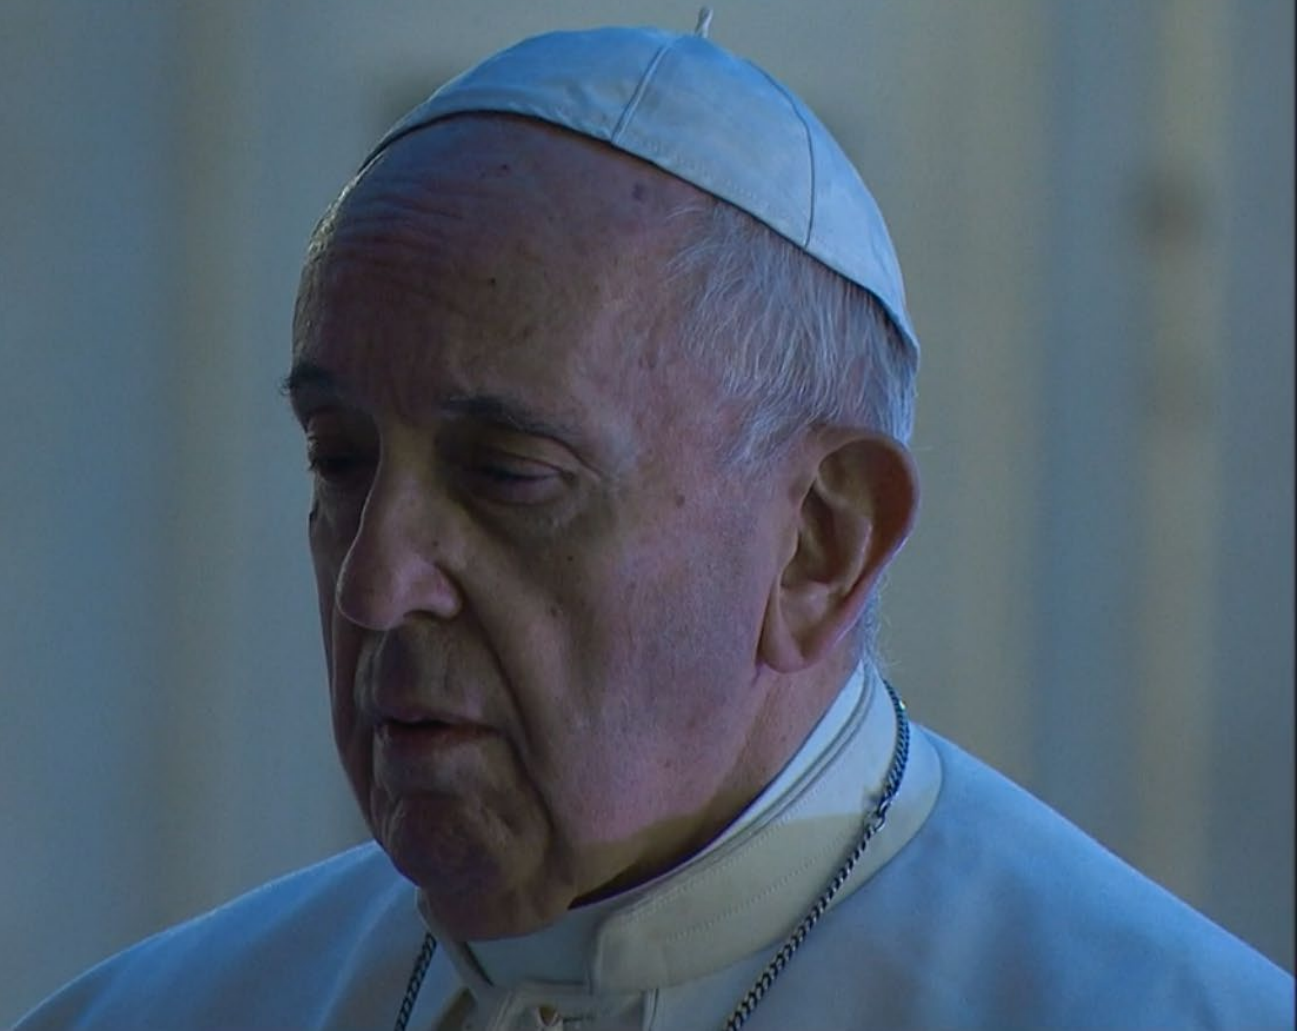

Giappone 2019

Rai

Canada 2022

Rai

Canada 2022

A close-up, profile view of Pope Francis looking downwards. He is wearing his white papal zucchetto and a white cassock with a silver chain. The background is blurred, showing green foliage.

Rai

Canada 2022

Rai

Vaticano 2020

Rai

Vaticano 2020

Rai

Dallo Spazio - 2017